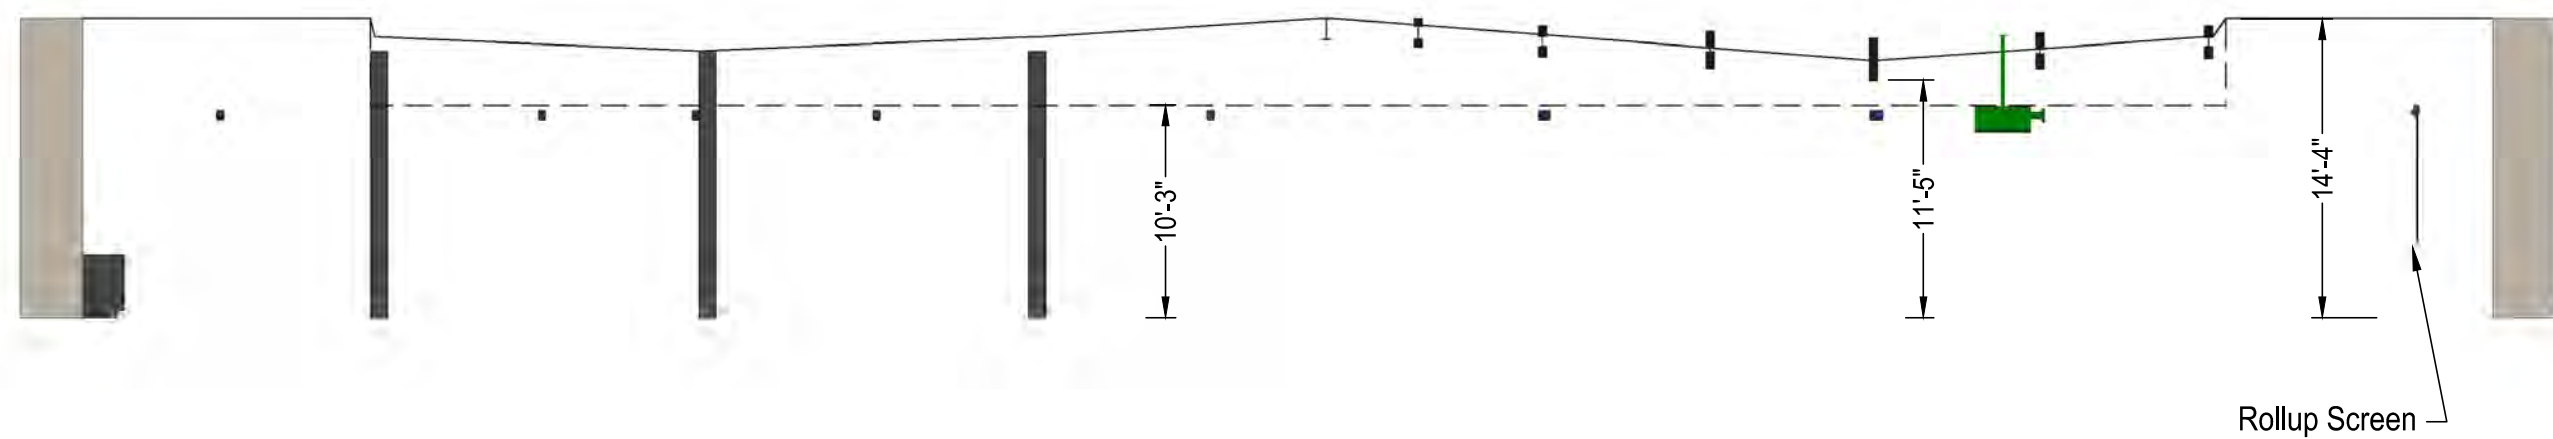

GRAND SALON

TECHNICAL PLAN

revised:18-09-2014

Scale: None page 1.2

drawing: Jean-Francois Tétrault

PHI CENTRE
407, rue Saint-Pierre
Montréal, QC, CA H2Y 2M3
P. +1 514 844 7474
phi-centre.com

GRAND SALON

CROSS SECTION VIEW