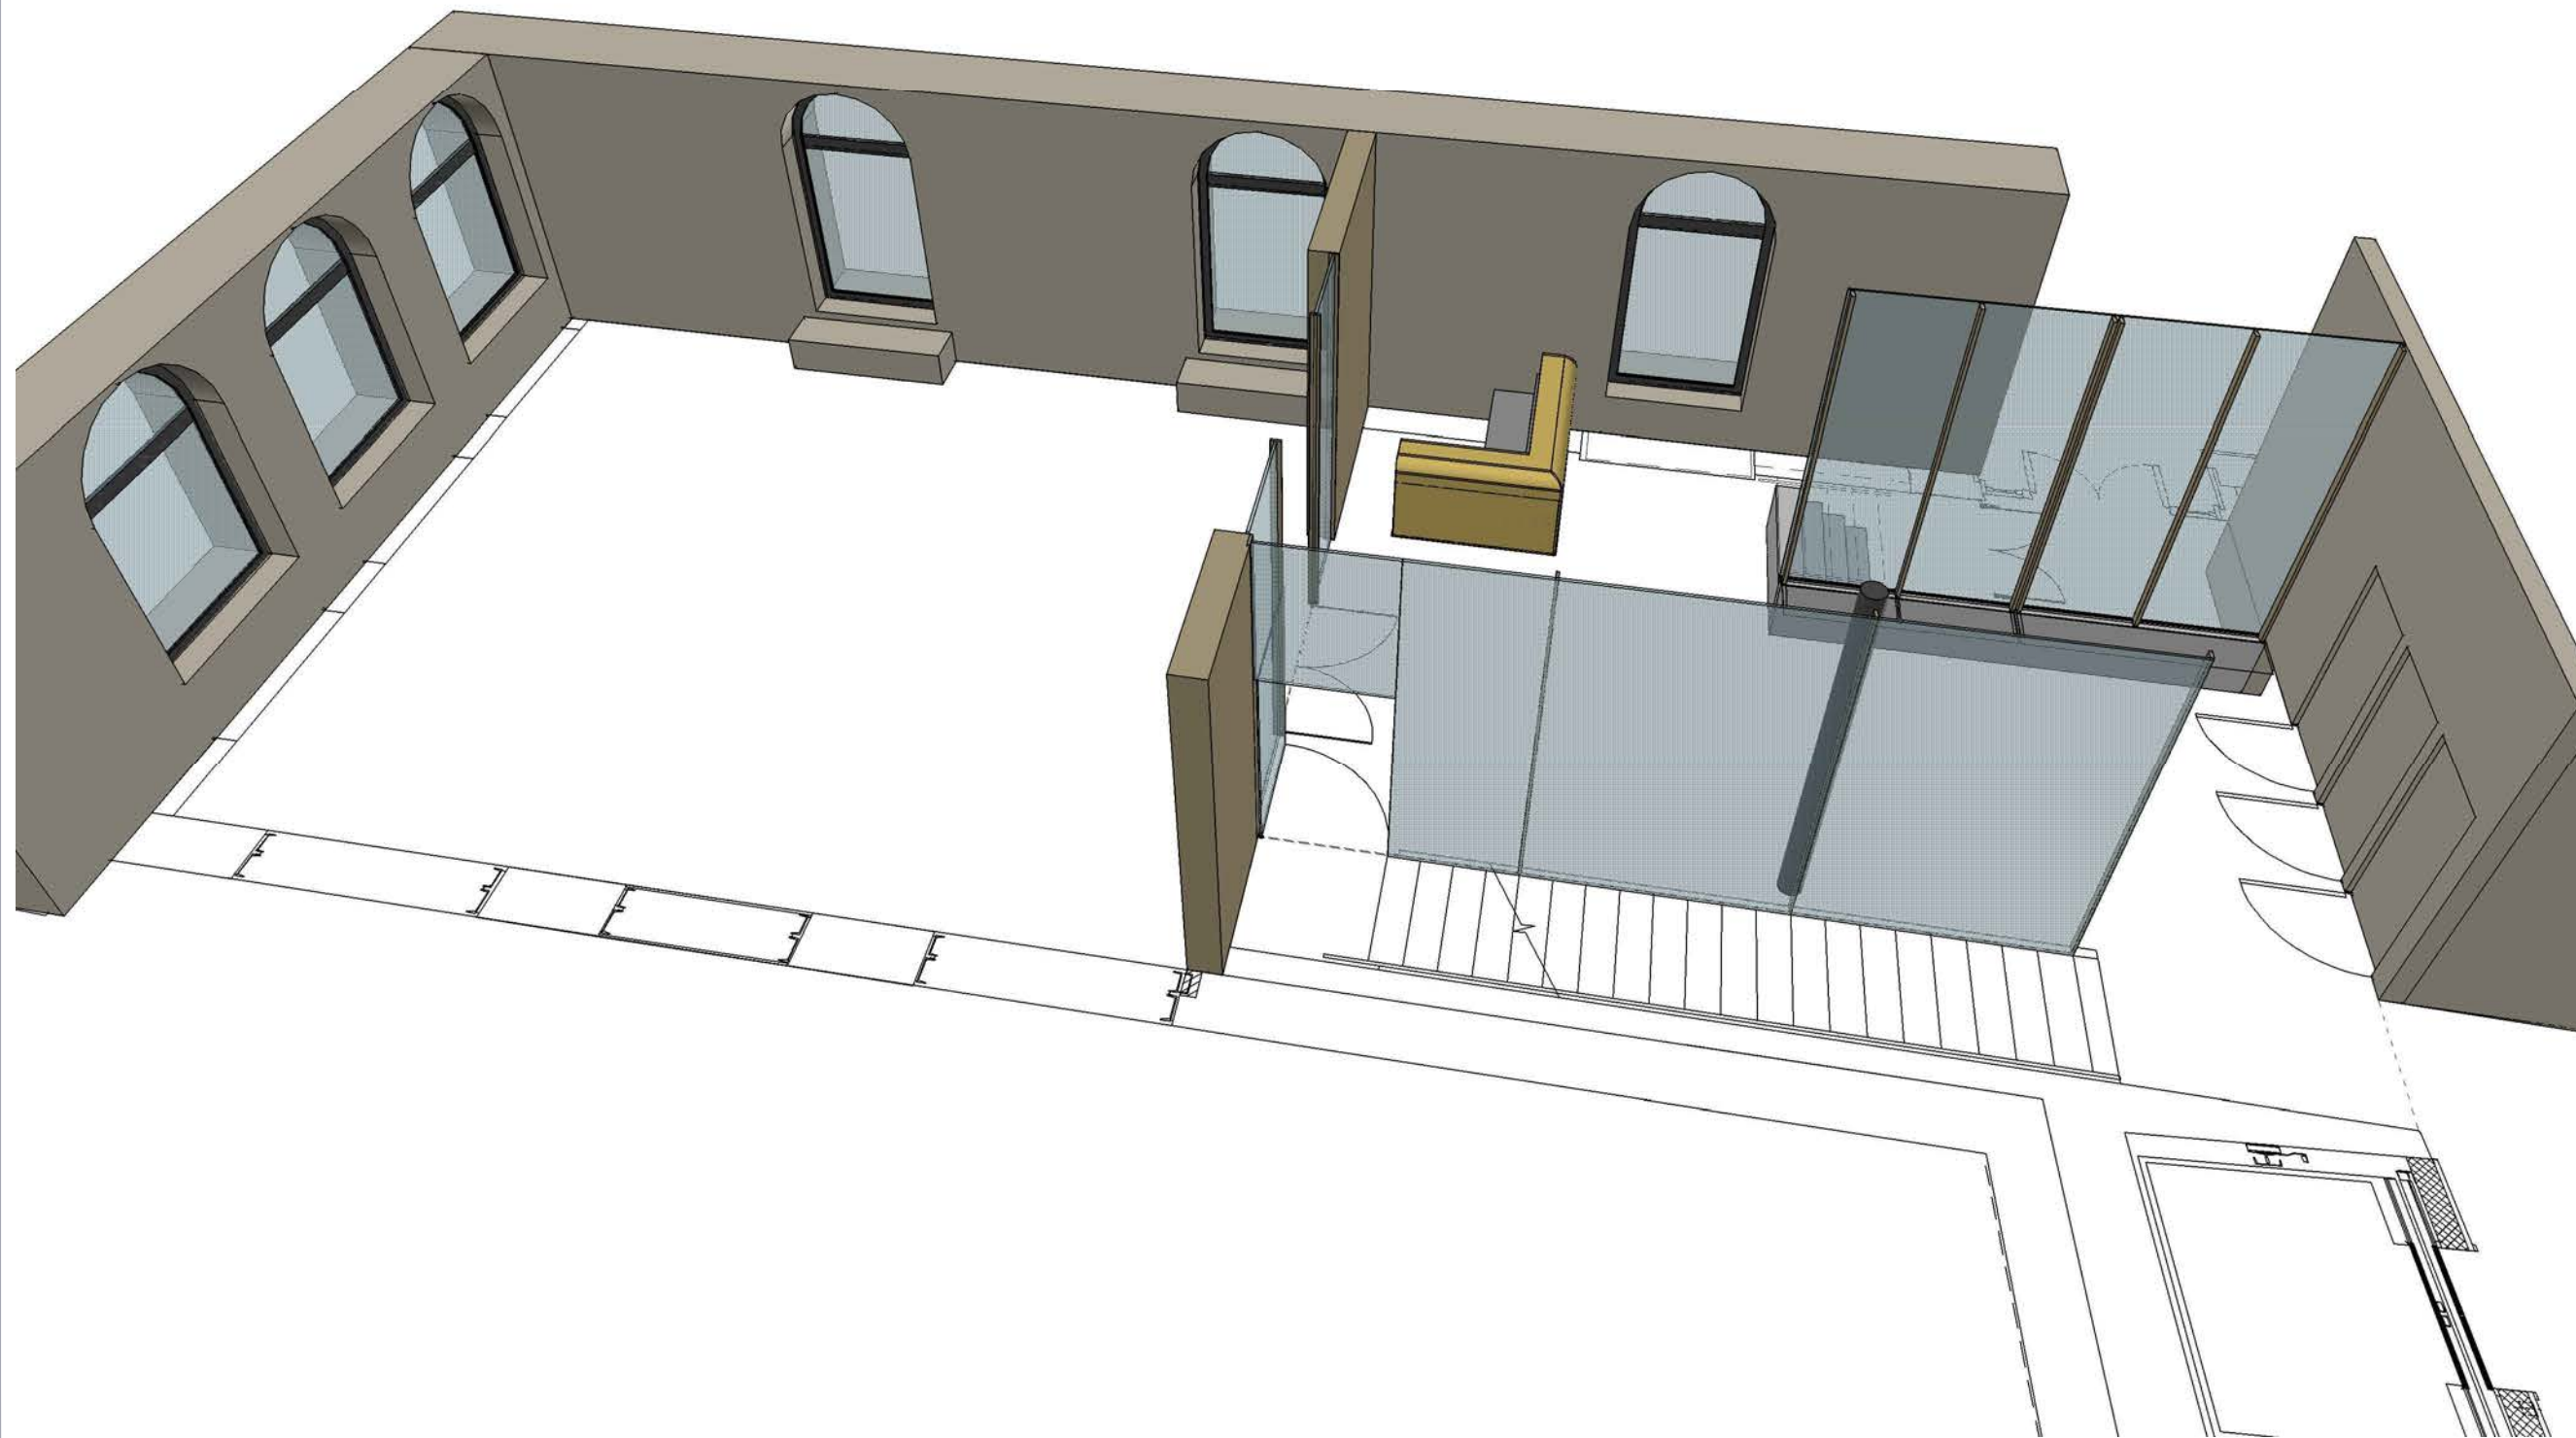

PHI CENTRE  
407, rue Saint-Pierre  
Montréal, QC, CA H2Y 2M3  
P. +1 514 844 7474  
phi-centre.com

RHINOCEROS LOUNGE -  
MAIN HALL

PERSPECTIVE 1

revised: 18-03-2013

Scale: None

page 3.1

drawing: Jean-Francois Tétrault

PHI CENTRE  
407, rue Saint-Pierre  
Montréal, QC, CA H2Y 2M3  
P. +1 514 844 7474  
phi-centre.com

RHINOCEROS LOUNGE -  
MAIN HALL

PERSPECTIVE 2

revised: 18-03-2013

Scale: None

page 3.2

drawing: Jean-Francois Tétrault