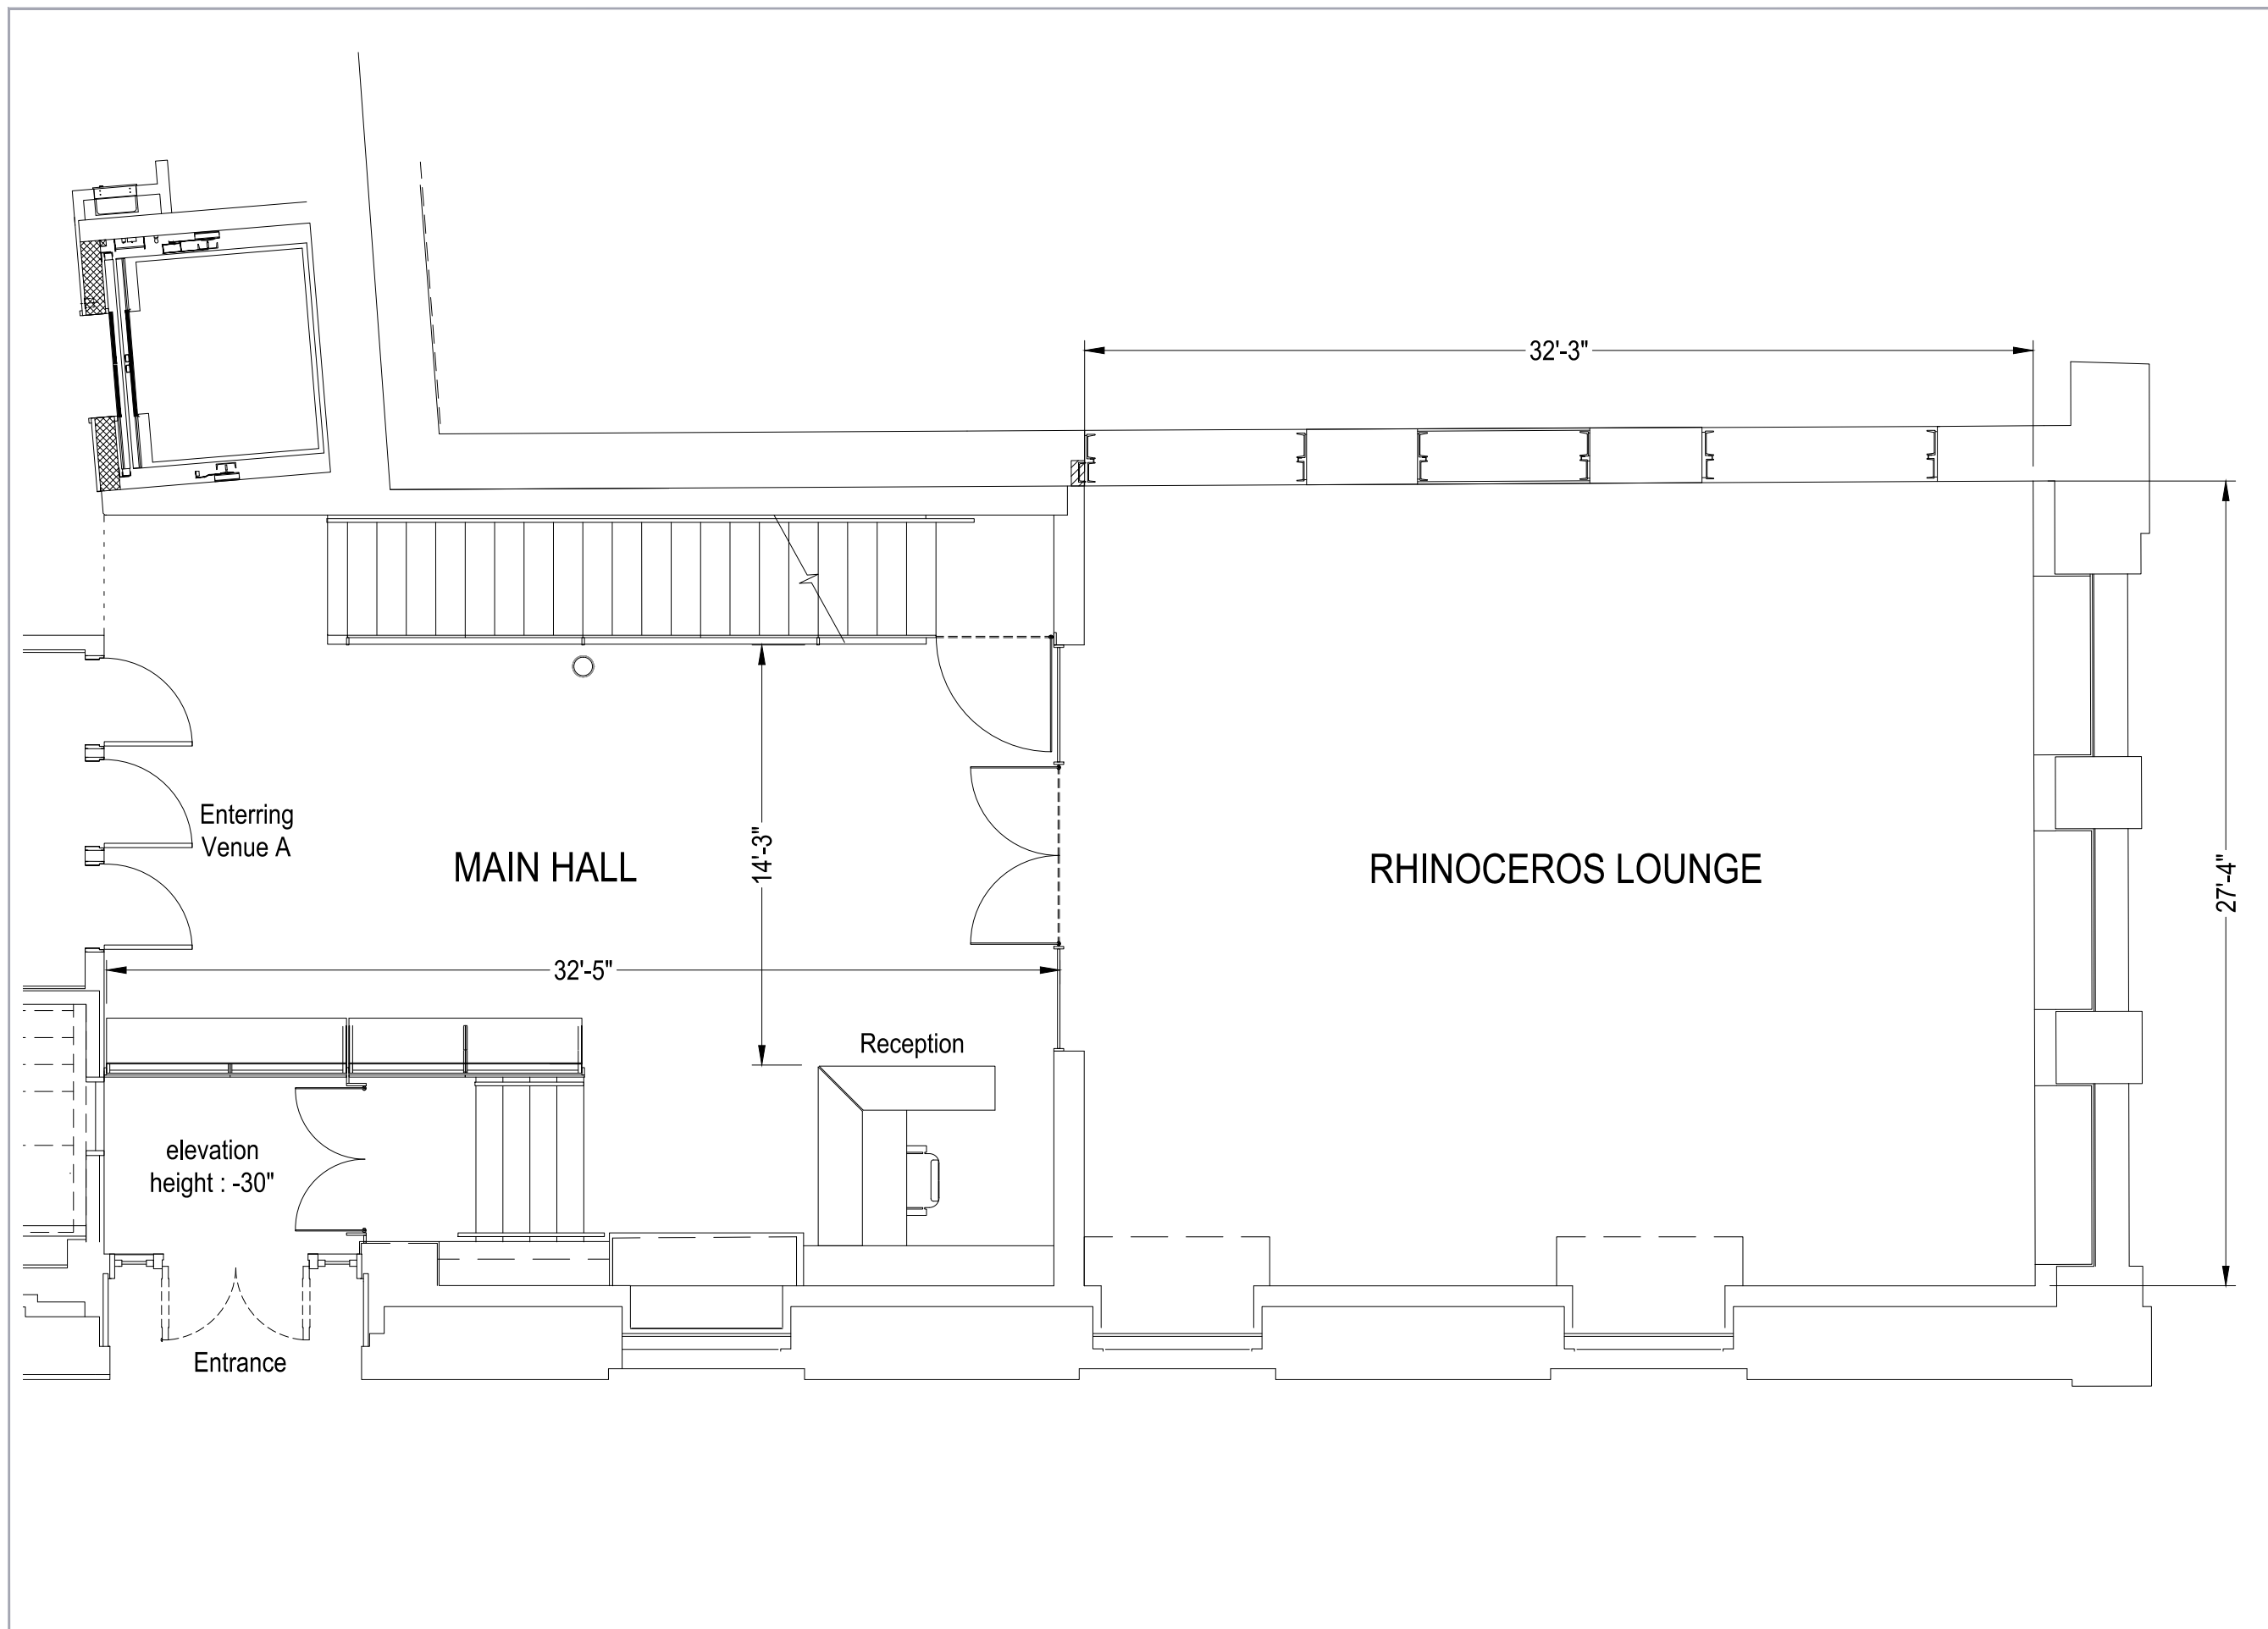

PHI CENTRE  
407, rue Saint-Pierre  
Montréal, QC, CA H2Y 2M3  
P. +1 514 844 7474  
phi-centre.com

RHINOCEROS LOUNGE -  
MAIN HALL

PLAN

revised: 18-03-2013

Scale: None

page 1.1

drawing: Jean-Francois Tétrault

PHI CENTRE  
407, rue Saint-Pierre  
Montréal, QC, CA H2Y 2M3  
P. +1 514 844 7474  
phi-centre.com

RHINOCEROS LOUNGE -  
MAIN HALL

CROSS SECTION VIEW

revised: 18-03-2013

Scale: None

page 2.1

drawing: Jean-Francois Tétrault

PHI CENTRE  
407, rue Saint-Pierre  
Montréal, QC, CA H2Y 2M3  
P. +1 514 844 7474  
phi-centre.com

RHINOCEROS LOUNGE -  
MAIN HALL

PERSPECTIVE 1

revised: 18-03-2013

Scale: None

page 3.1

drawing: Jean-Francois Tétrault

PHI CENTRE  
407, rue Saint-Pierre  
Montréal, QC, CA H2Y 2M3  
P. +1 514 844 7474  
phi-centre.com

RHINOCEROS LOUNGE -  
MAIN HALL

PERSPECTIVE 2

revised: 18-03-2013

Scale: None

page 3.2

drawing: Jean-Francois Tétrault