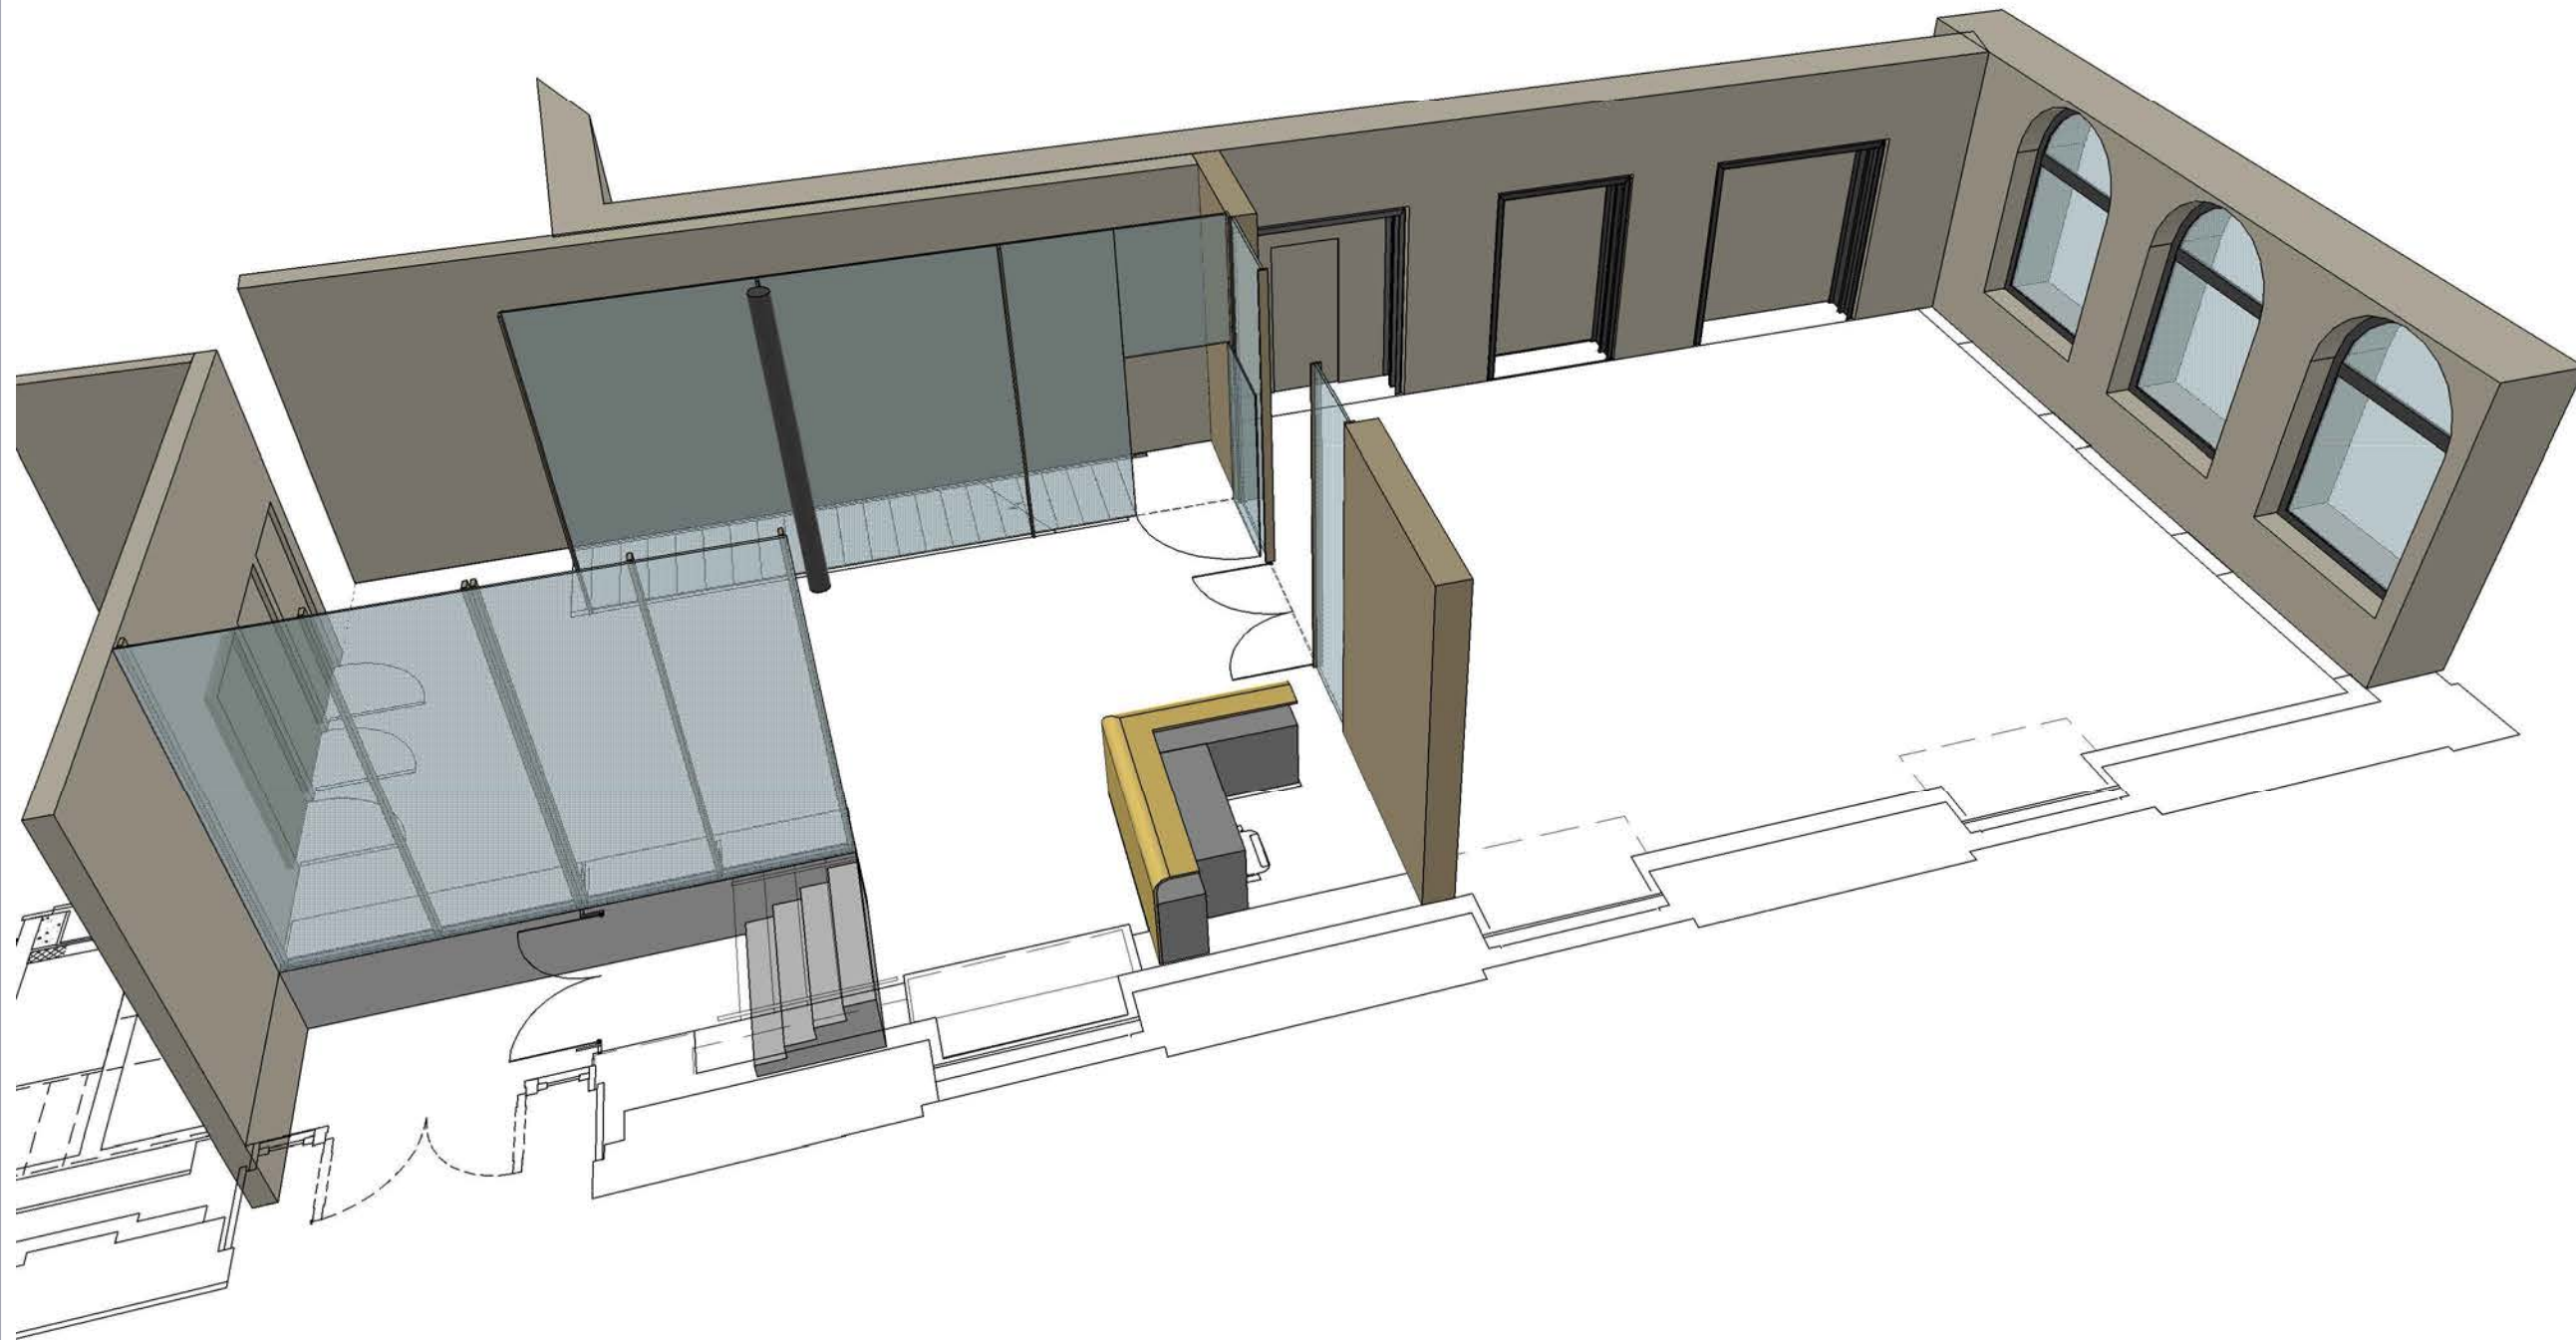

PHI CENTRE  
407, rue Saint-Pierre  
Montréal, QC, CA H2Y 2M3  
P. +1 514 844 7474  
phi-centre.com

RHINOCEROS LOUNGE -  
MAIN HALL

CROSS SECTION VIEW

revised: 18-03-2013

Scale: None

page 2.1

drawing: Jean-Francois Tétrault

PHI CENTRE  
407, rue Saint-Pierre  
Montréal, QC, CA H2Y 2M3  
P. +1 514 844 7474  
phi-centre.com

RHINOCEROS LOUNGE -  
MAIN HALL

PERSPECTIVE 1

revised: 18-03-2013

Scale: None

page 3.1

drawing: Jean-Francois Tétrault

PHI CENTRE  
407, rue Saint-Pierre  
Montréal, QC, CA H2Y 2M3  
P. +1 514 844 7474  
phi-centre.com

RHINOCEROS LOUNGE -  
MAIN HALL

PERSPECTIVE 2

revised: 18-03-2013

Scale: None

page 3.2

drawing: Jean-Francois Tétrault